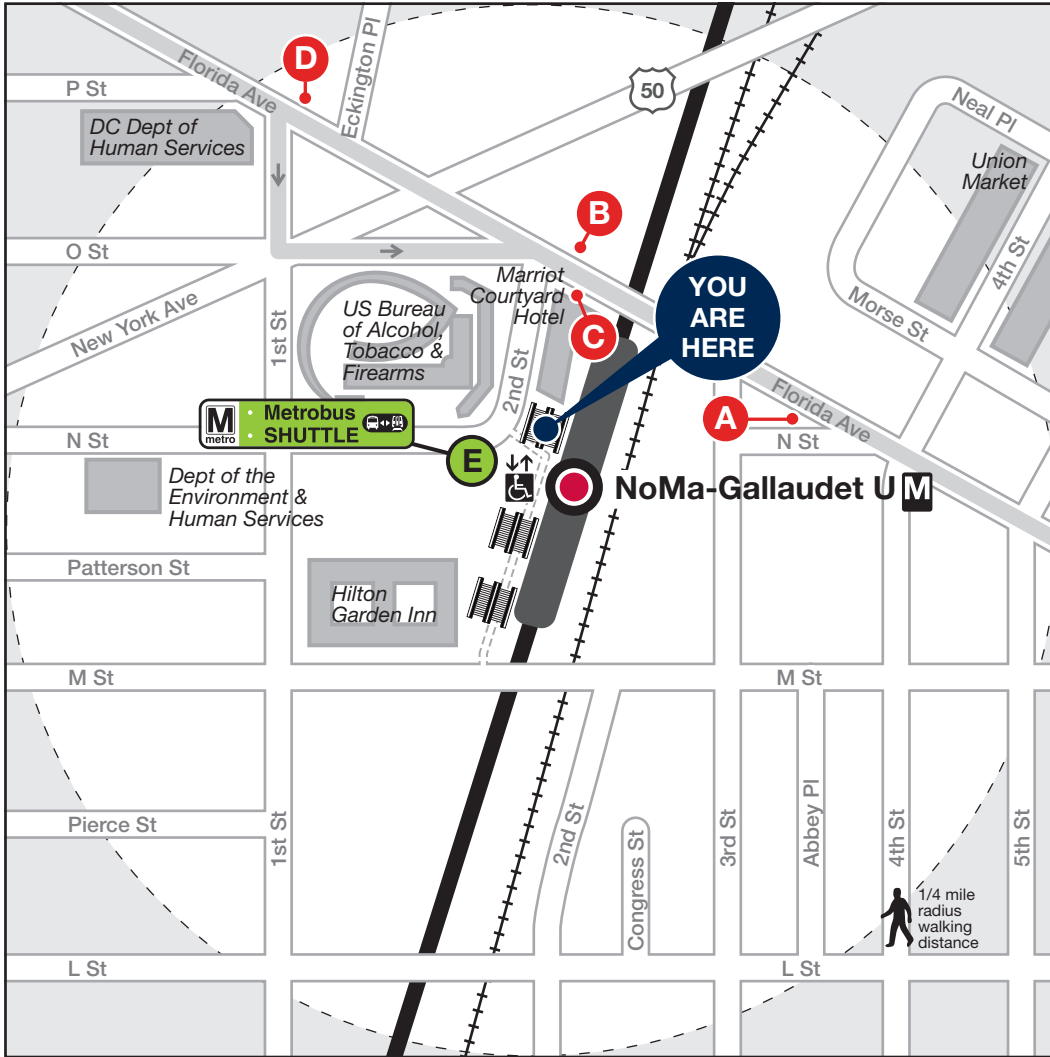

Station Vicinity Map NoMa-Gallaudet

LEGEND

A Bus Stop (on the street) **A** Bus Bay (at the station)

The lettered discs on this map will help you locate the bus stop or bay near this station. Be advised the letters are not displayed on the street bus stops.

- Elevator
- Escalator
- Bus Route
- Metrorail Station and line

05.108.EVAC-0622

E Metrobus SHUTTLE

In the event of an emergency, this bus stop will also be served by shuttle buses.

Approximate walking distance to the next Metro Station from this exit

	Distance	Time
Union Station	0.75 mile	15 mins

Turn left on 1st St and go 6 blocks to the station.

To Union Station, 0.75 mile ↓

Frequent service is available on selected lines. Look for the *Frequent Service* icon.
Buses run frequently every day between 7:00am and 9:00pm. Less frequent service runs at early morning and late night times.

BUS SERVICE AND BOARDING LOCATIONS

Route	Destination	Board at
METROBUS FREQUENT SERVICE		
90 92	Reeves Center	B D
90 92	MLK Jr Ave & Good Hope Rd SE	A C

Route	Destination	Board at
METROBUS		
90	Duke Ellington Bridge	B D
90	Anacostia M	A C
92	Congress Heights M	A C